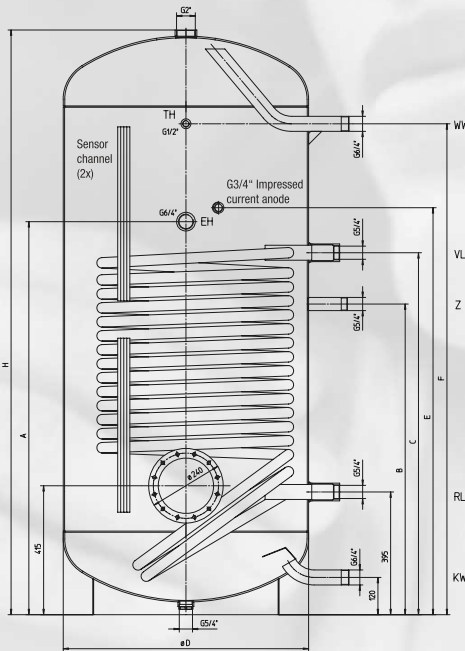

HIGH-PERFORMANCE HEAT EXCHANGER UPRIGHT TANK - HRS 750, 900

HRS 750, 900

- Internal boiler enamelled according to DIN 4753 T3 and T6
- Operating pressure: max. 10 bar
- Operating temperature: max. 95 °C
- Straight-tube heat exchanger with very large heating surfaces
- With new ECO SKIN insulation 100 mm
- Circulation: $\frac{5}{4}$ "
- Variable sensor position (sensor channel)
- High-quality dial thermometer attached
- With built-in impressed current anode
- $\frac{6}{4}$ " sleeve for SH screw-in heater for electrical backup heating (sealed)

ACCESSORIES:

- Mounted thermometer charge pump controller combination AT R
- Flange immersion heater, 240 mm
- $\frac{6}{4}$ " screw-in heater, "SH" series
- Impressed current anode (add-on kit)
- Finned tube heat exchanger
- For more information, please see our accessories brochure